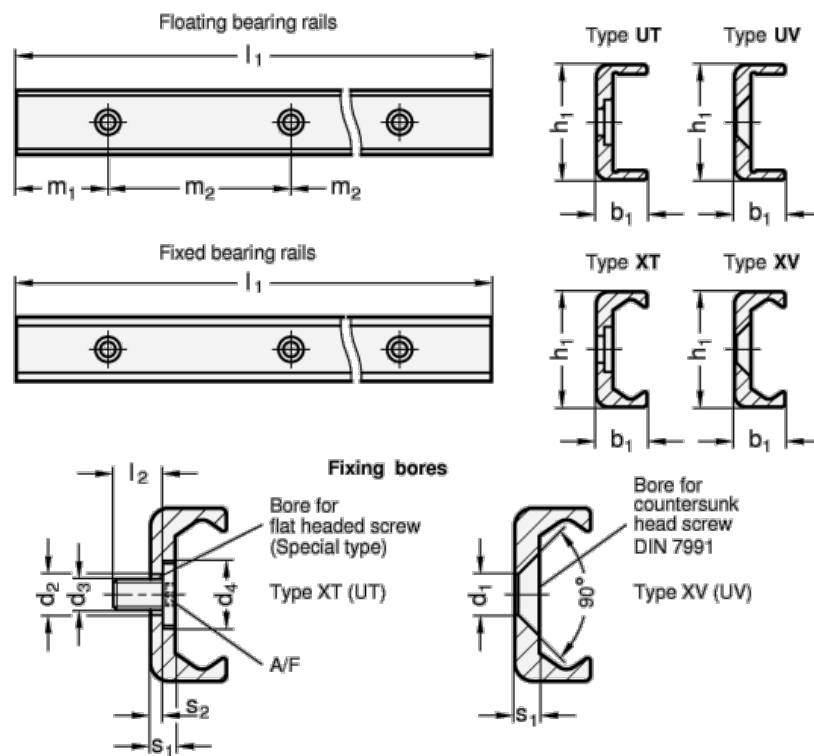

Article number: 20242228144040XV

Description: E+G Compact Profile GN 2422-28-1440-40

Measures

A/F =	L2 =
b1 = 12.3	m1 = 40
d1 = 5.5	m2 = 80
d2 =	s1 = 4
d3 =	s2 =
d4 =	Weight in (g) = 1742
h1 = 28	
L1 = 1440	